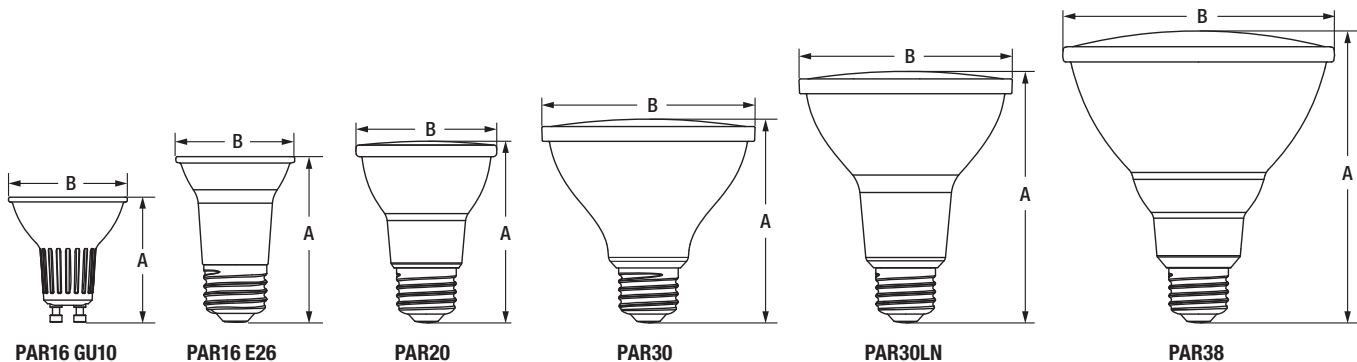

Installation

- Suitable for indoor and outdoor dry, damp and wet locations
- Not for use in totally enclosed fixtures, emergency light fixtures, or exit lights