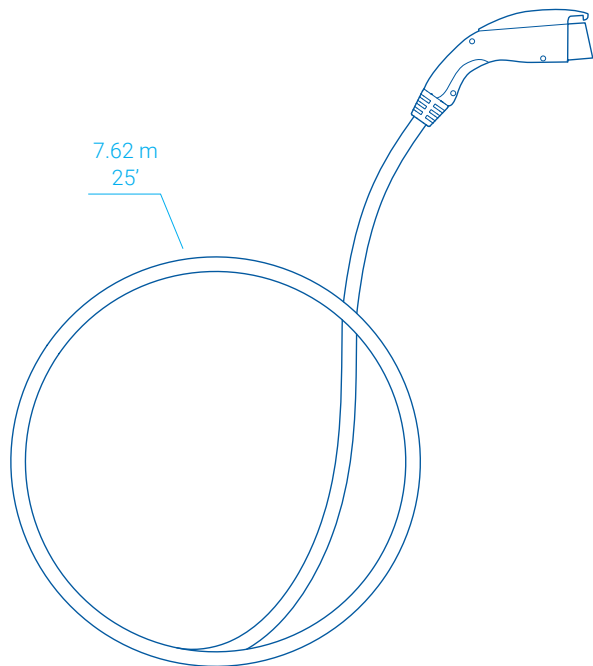

G5 Model

Type
Level 2 Charging Station

Casing
100% aluminum
NEMA 4X certified
Designed for outdoor or indoor installation

Finish
Carbon
with high resistance coating

Voltage
240 V @ 60 Hz

Output Current
30 A. Adjustable from 6 to 30 A via a rotary switch

Charging Power
6.2 - 7.2 kW

Cable
7.62 m / 25'
Commercial grade cable

Charging Connector
SAE J1772™ designed to withstand 10,000+ charging cycles

Certification

Security Features
Integrated GFCI 20 mA,
3 reset attempts at 15-minute intervals