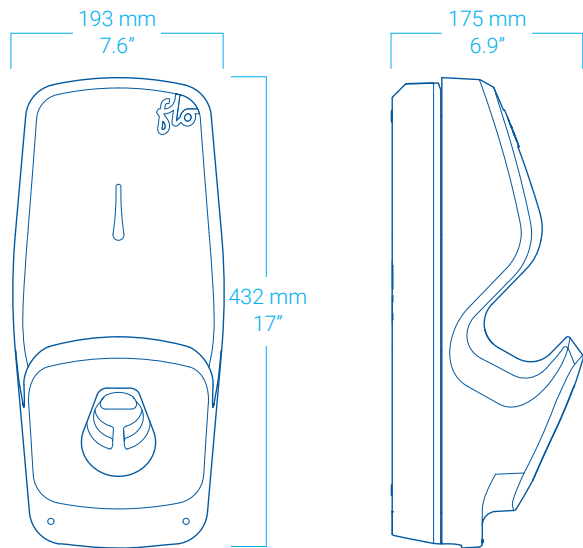

G5 Model

Type
Level 2 Charging Station

Casing
100% aluminum
NEMA 4X certified
Designed for outdoor or indoor installation

Finish
Carbon
with high resistance coating

Voltage
240 V @ 60 Hz

Output Current
30 A. Adjustable from 6 to 30 A via a rotary switch